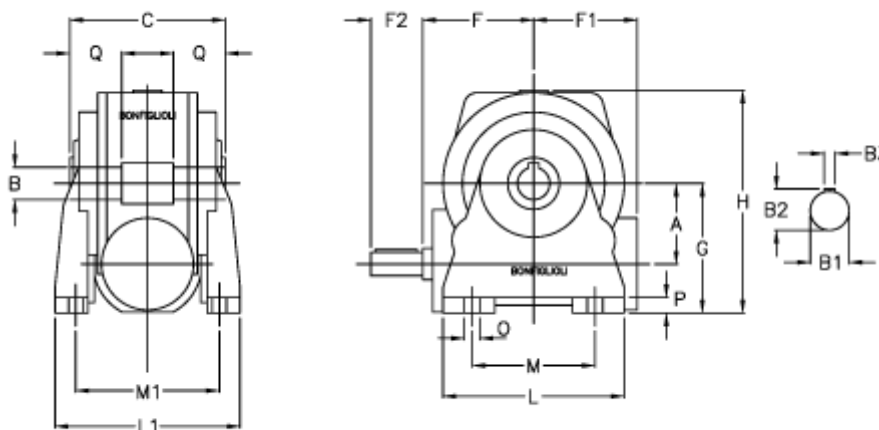

# Data Sheet

Article number: 3901049024100

Description: Worm gear with solid input shaft  
VF 49N-24-HS

## Measures

a	= 49.5	F1 = 63	O = 8.5
B	= 25	F2 = 40	P = 12
B1	= 16	g = 82	Q = 22.5
B2	= 18.0	H = 138.0	
B3	= 5	L = 110	
C	= 82	L1 = 124	
Description = VF 49N-xx-HS		m = 63	
F	= 65.0	M1 = 98.5	